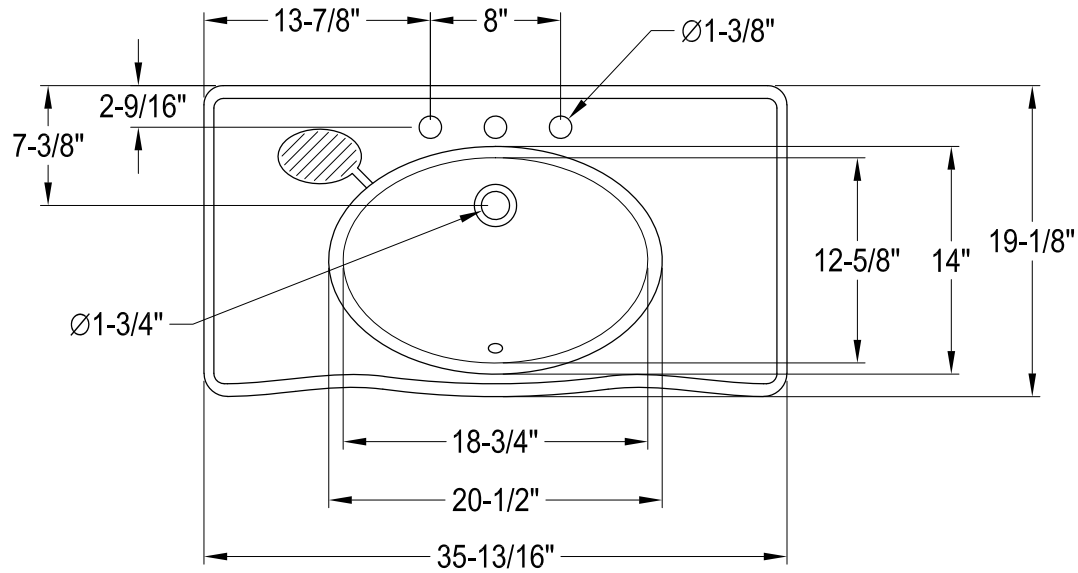

VPB1368,K

Ceramic Console Sink

Sink Back View